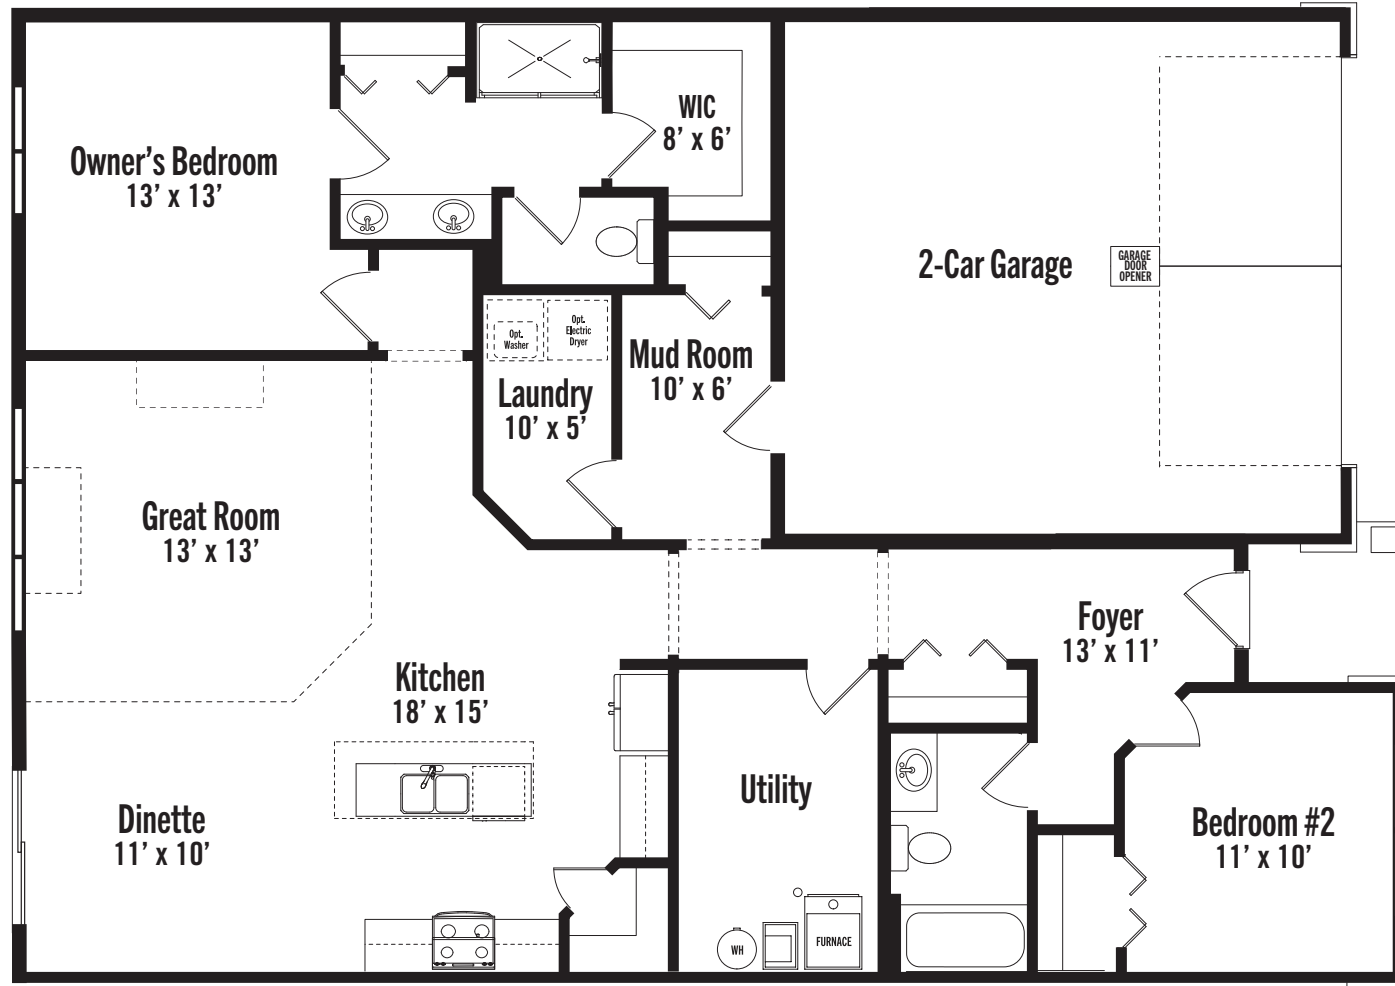

Elevation 1

The Cypress

Landmark Collection

- 2 Bedrooms
- 2 Bathrooms
- 2-Car Garage
- 1,527 Square Feet

Elevation 2

Elevation 4

The Cypress

Landmark Collection

2 Bedrooms | 2 Bathrooms | 2-Car Garage
1,527 Finished Square Feet

Brandl Anderson DREAM HOMES FOR REAL BUDGETS
brandlanderson.com

Elevations and floorplans are artist's concepts and are subject to change without notice. Garage size may vary from home to home and may not accommodate all vehicles. All homes are subject to local codes. Square footages are approximate and vary from home to home. Please consult your New Home Consultant for details. Lic. BC#604388 Revised 2/5/2024