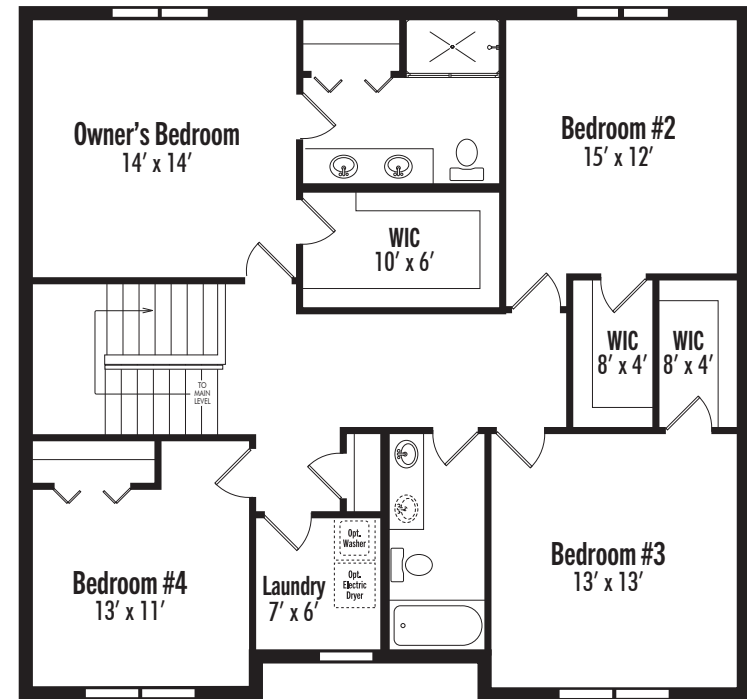

Elevation 1

The Lauren

Landmark Collection

4 Bedrooms

3 Bathrooms

3-Car Garage

2,476+
Square Feet

Elevation 2

Elevation 3

 Brandt
Anderson
brandtanderson.com

The Lauren

Landmark Collection

4 Bedrooms | 3 Bathrooms | 3-Car Garage
2,476+ Finished Square Feet

upper level

The Lauren

Landmark Collection

4 Bedrooms | 3 Bathrooms | 3-Car Garage
2,476+ Finished Square Feet