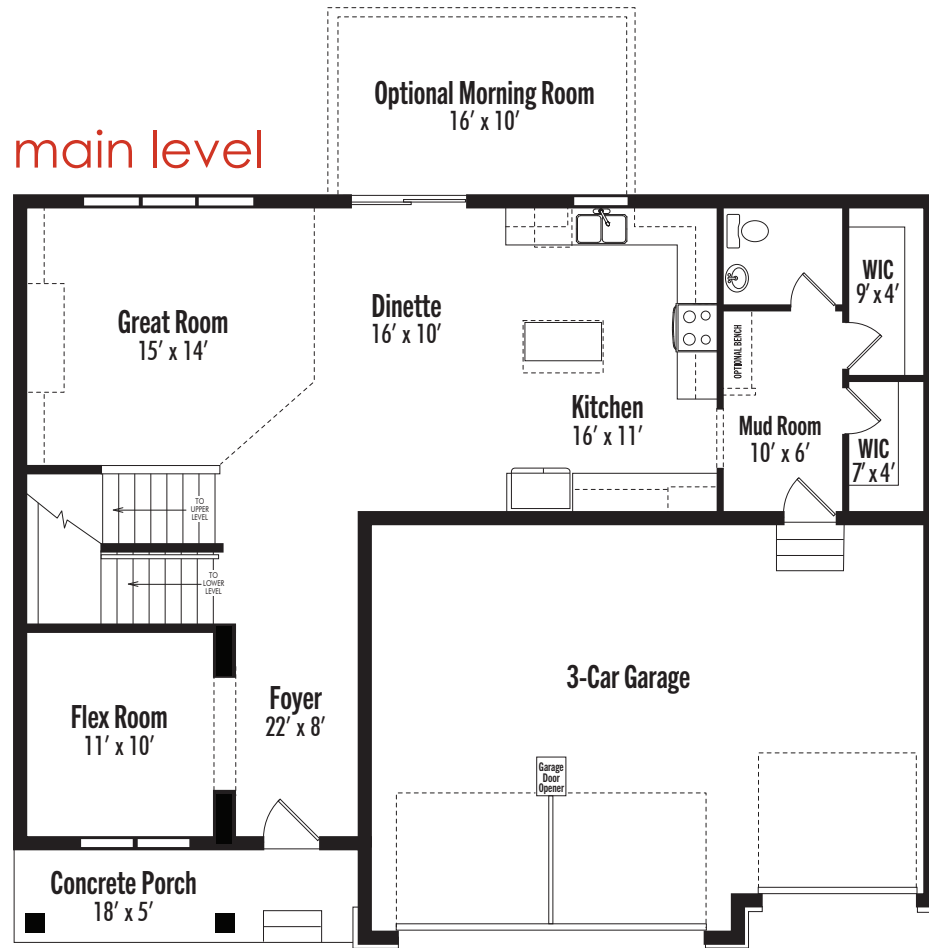

Elevation 1

The Lauren

Landmark Collection

4 Bedrooms

3 Bathrooms

3-Car Garage

2,476+
Square Feet

Elevation 2

Elevation 3

 Brandt
Anderson
brandtanderson.com

The Lauren

Landmark Collection

4 Bedrooms | 3 Bathrooms | 3-Car Garage
2,476+ Finished Square Feet

upper level

The Lauren

Landmark Collection

4 Bedrooms | 3 Bathrooms | 3-Car Garage
2,476+ Finished Square Feet