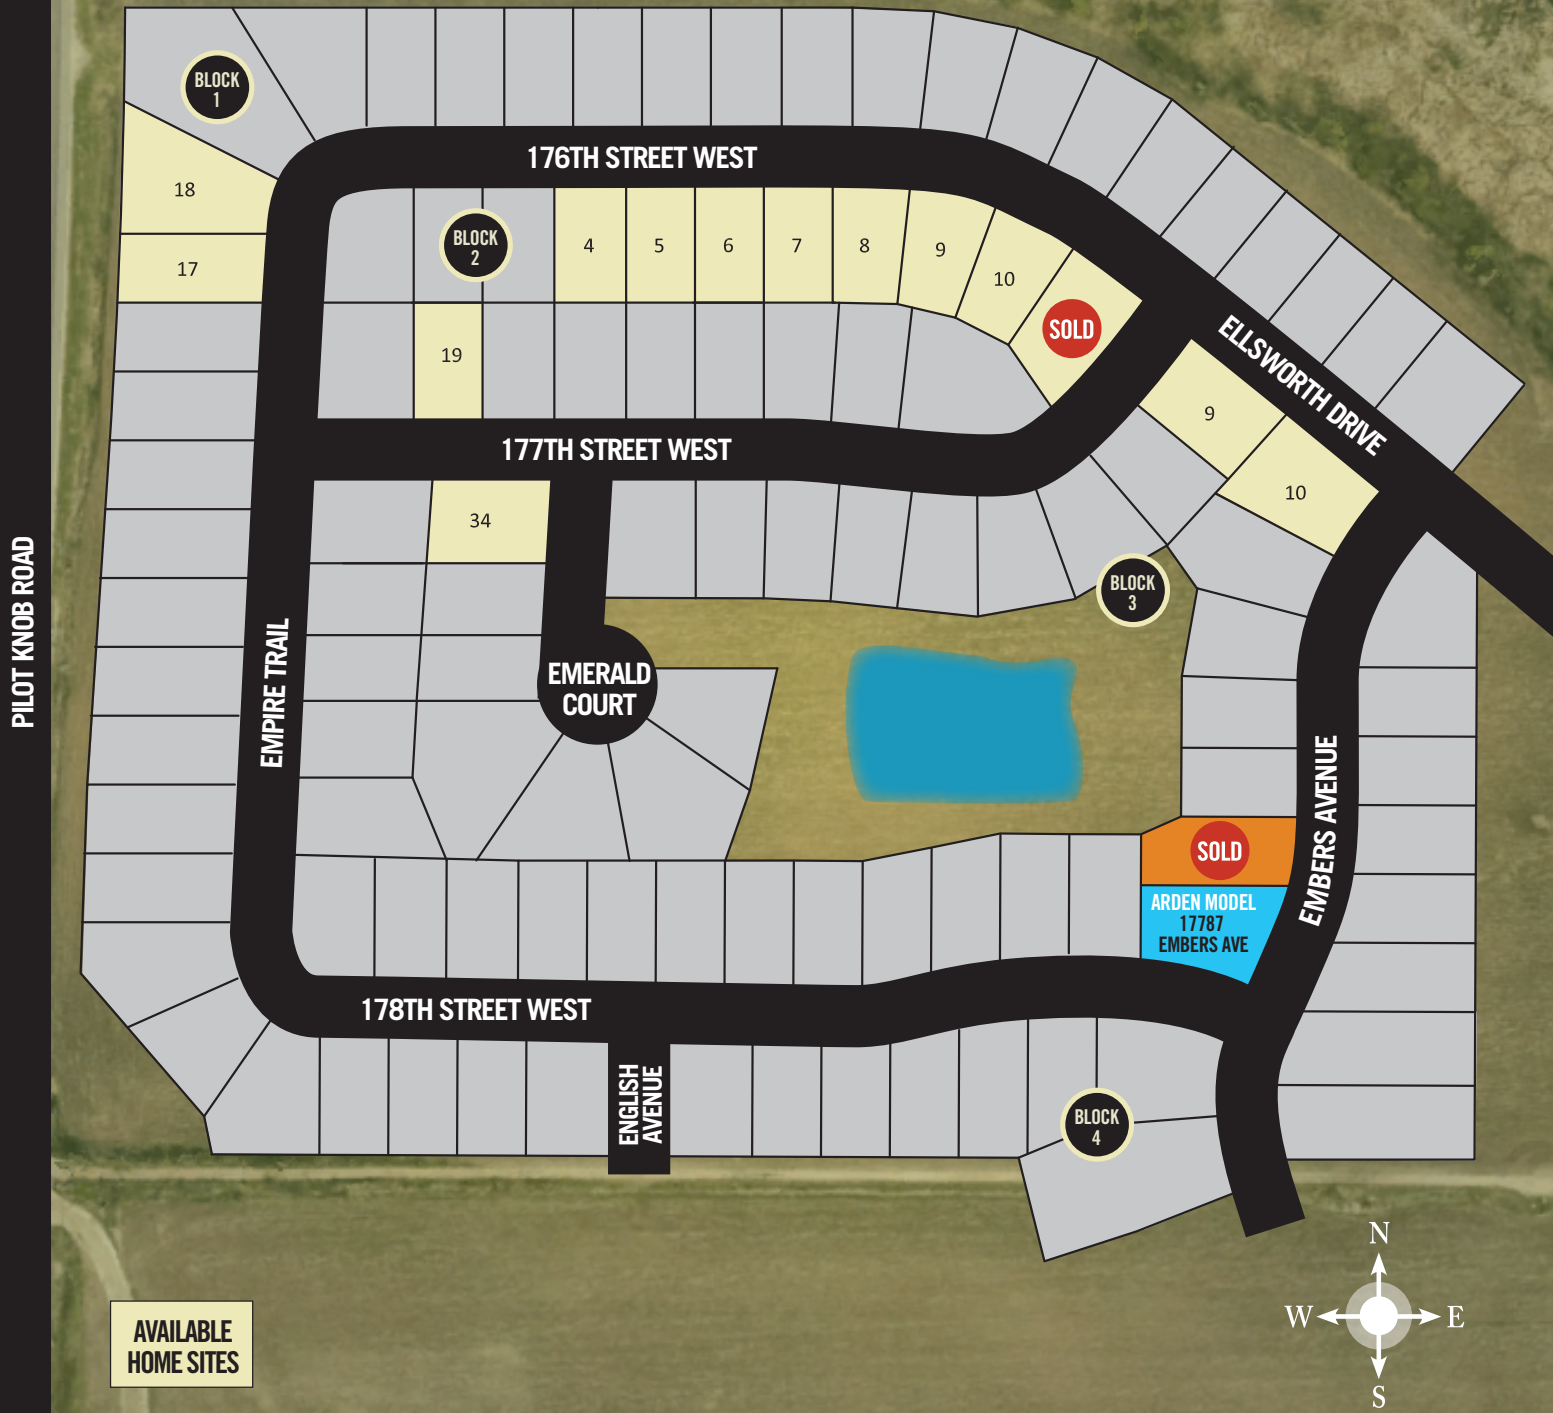

Pheasant Run

Lakeville, Minnesota

Single Family Homes
(612) 368-9272

Brand Anderson
DREAM HOMES FOR REAL BUDGETS

brandlanderson.com

Floorplans, elevations, hardscape, landscape and lot size are artist's concepts and are subject to change without notice. Please consult your New Home Consultant for details. Lic. #BC604388.

EQUAL HOUSING OPPORTUNITY
Revised 3/11/2024

AVAILABLE HOME SITES