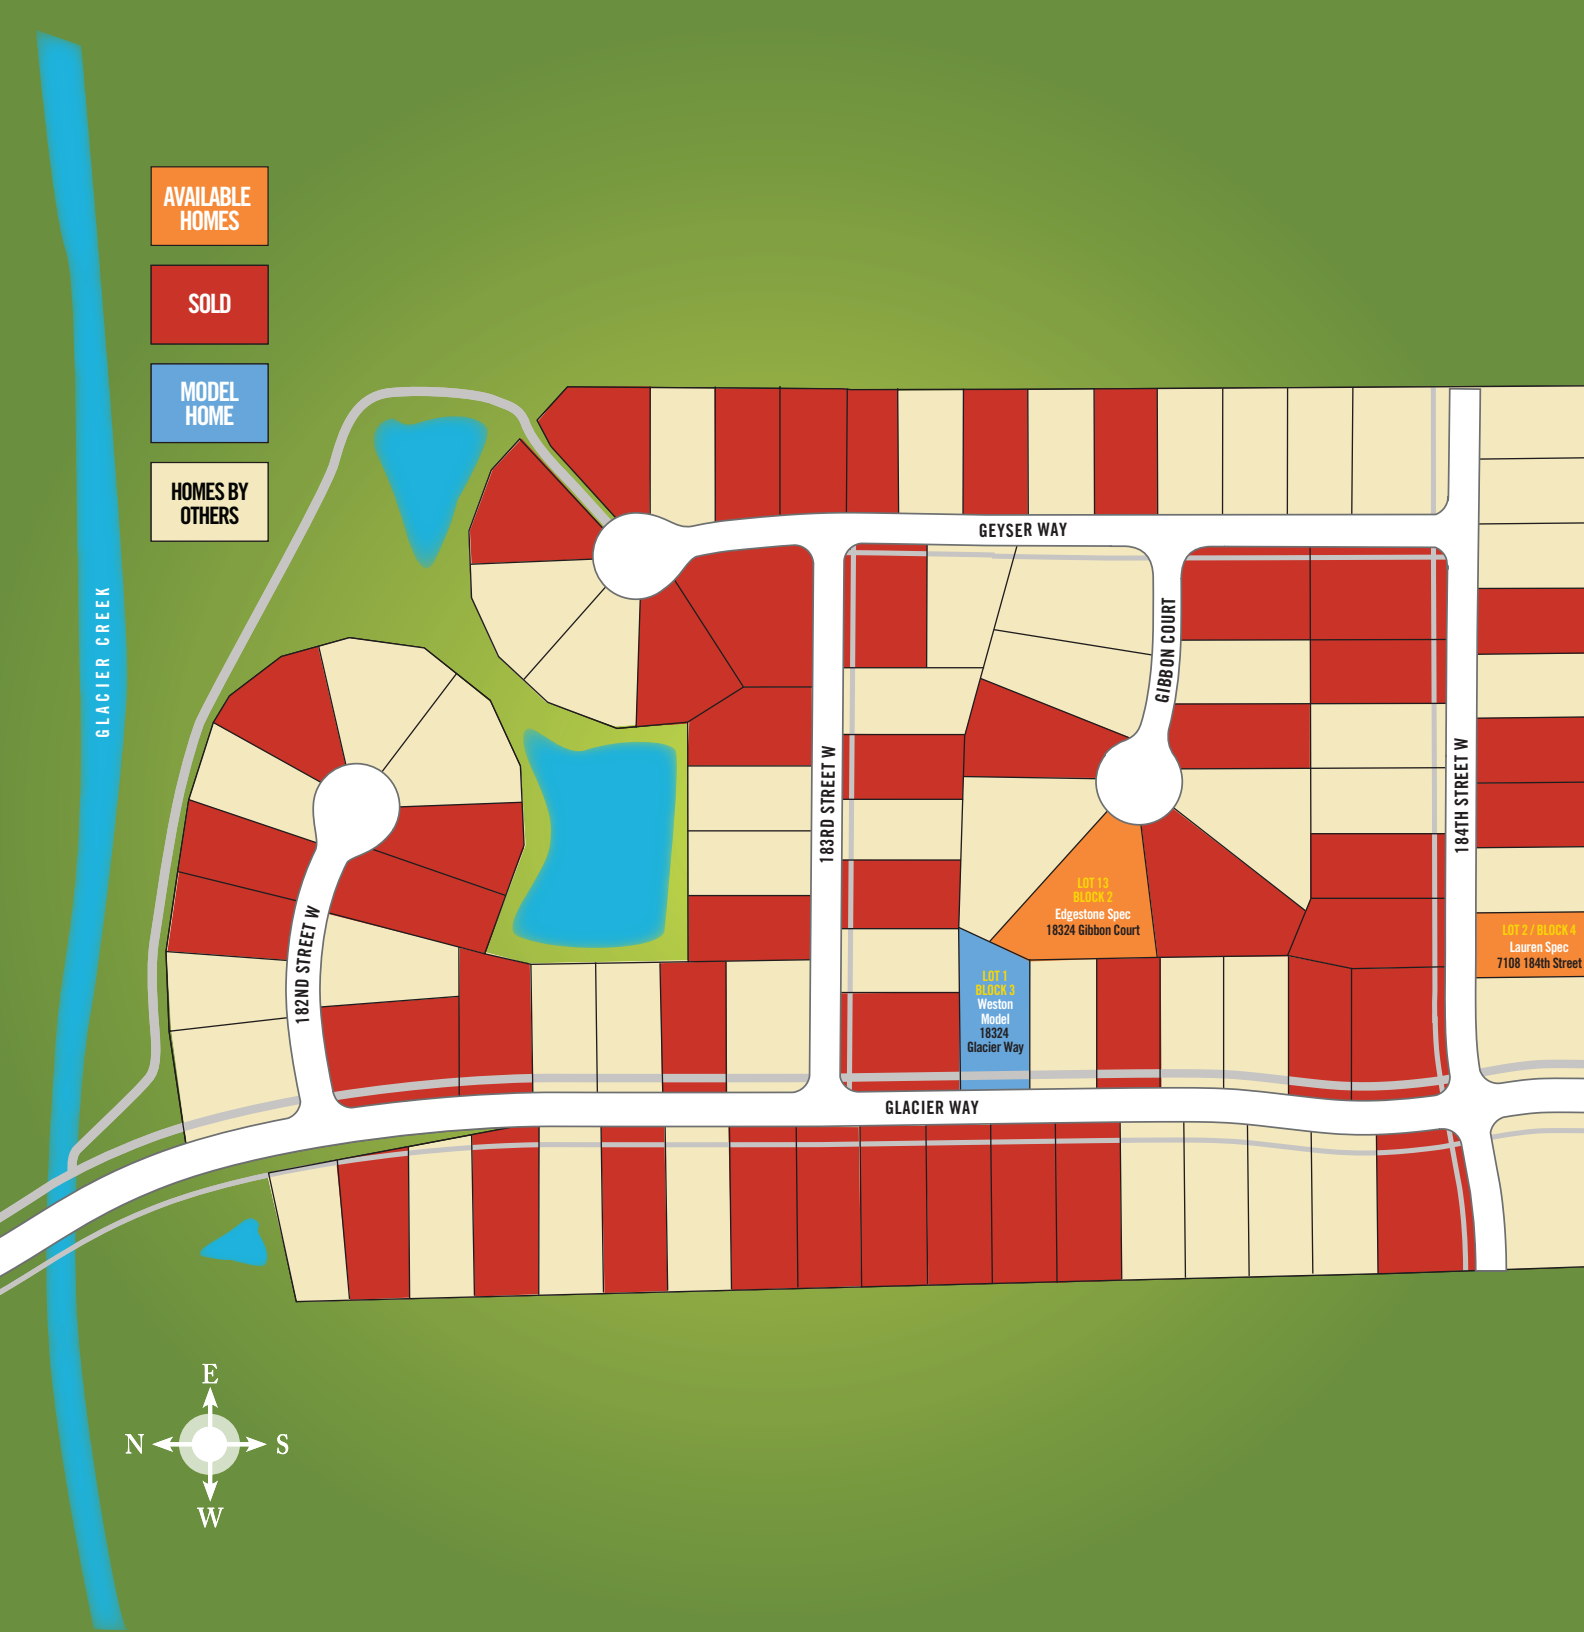

Glacier Creek

Lakeville, Minnesota

Single-Family Homes
(612) 368-9272

 **Brandl
Anderson**
DREAM HOMES FOR REAL BUDGETS

brandlanderson.com

Floorplans, elevations, hardscape, landscape and lot size are artist's concepts and are subject to change without notice. Please consult your New Home Consultant for details. Lic. #BC604388.

 **EQUAL HOUSING OPPORTUNITY**
Revised 8/31/2023

AVAILABLE HOMES

SOLD

MODEL HOME

HOMES BY OTHERS

GLACIER CREEK

182ND STREET W

183RD STREET W

GLACIER WAY

GEYSERS WAY

GIBBON COURT

184TH STREET W

LOT 19
BLOCK 2
Edgestone Spec
18324 Gibbon Court

LOT 1
BLOCK 3
Weston Model
18324
Glacier Way

LOT 2 / BLOCK 4
Lauren Spec
7108 184th Street