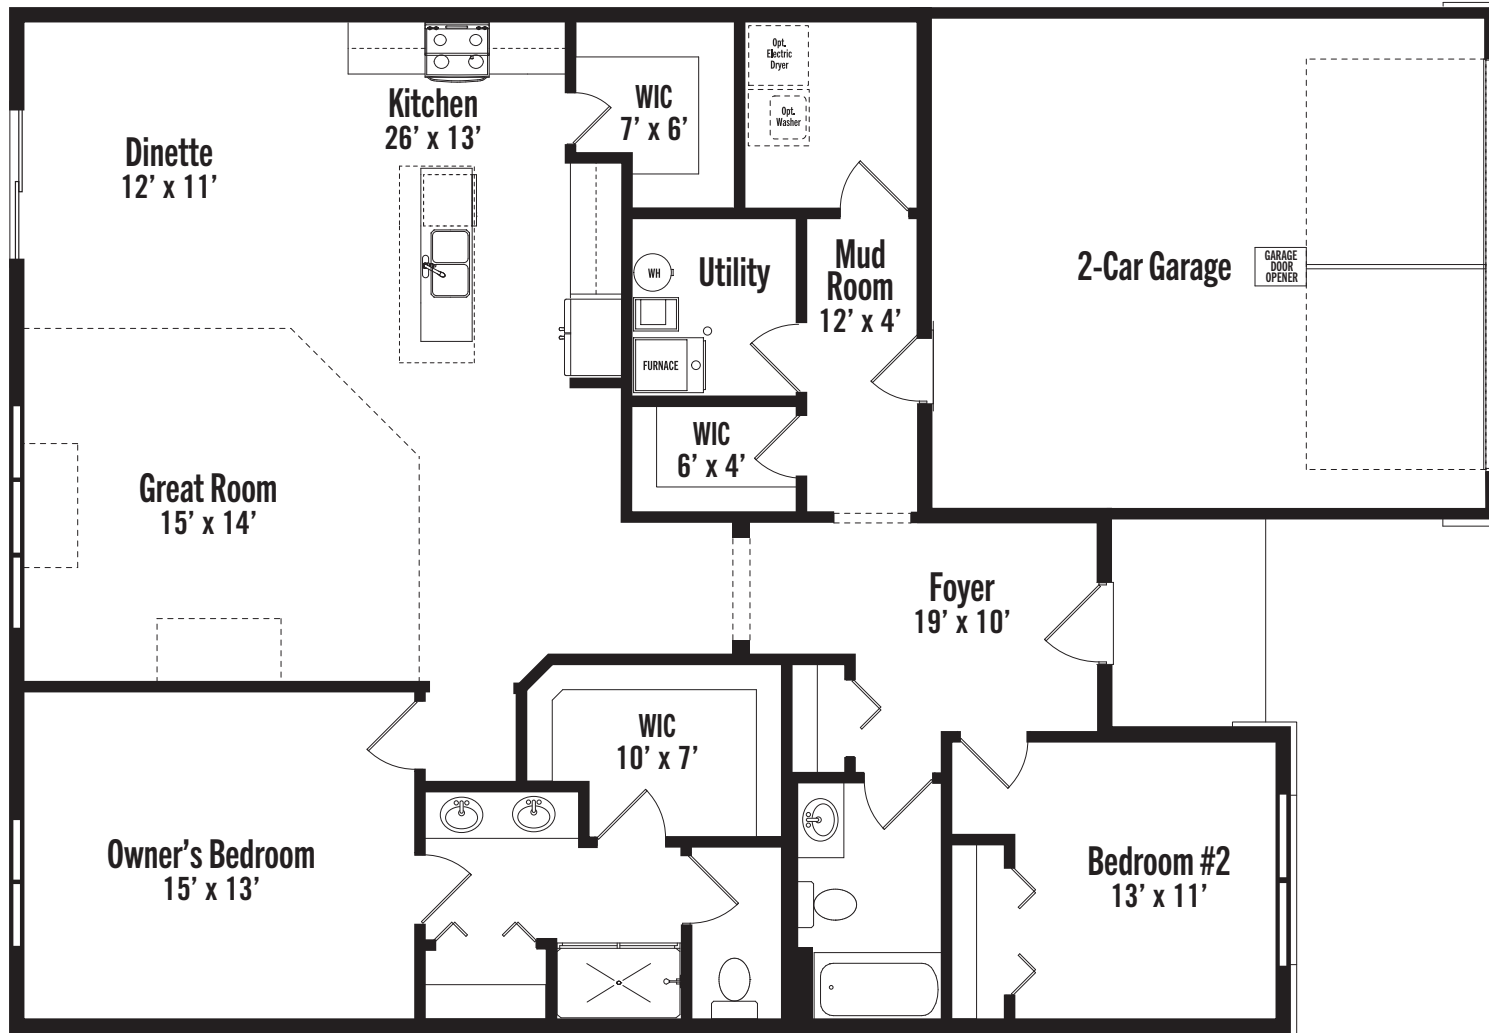

Elevation 1

The Elm

Landmark Collection

2 Bedrooms

2 Bathrooms

2-Car Garage

1,668
Square Feet

Elevation 2

Elevation 4

 Brandt
Anderson
brandtanderson.com

The Elm

Landmark Collection

2 Bedrooms | 2 Bathrooms | 2-Car Garage

1,668 Finished Square Feet

Brandl Anderson DREAM HOMES FOR REAL BUDGETS
brandlanderson.com

Elevations and floorplans are artist's concepts and are subject to change without notice. Garage size may vary from home to home and may not accommodate all vehicles. All homes are subject to local codes. Square footages are approximate and vary from home to home. Please consult your New Home Consultant for details. Lic. BC#604388 Revised 1/10/2024