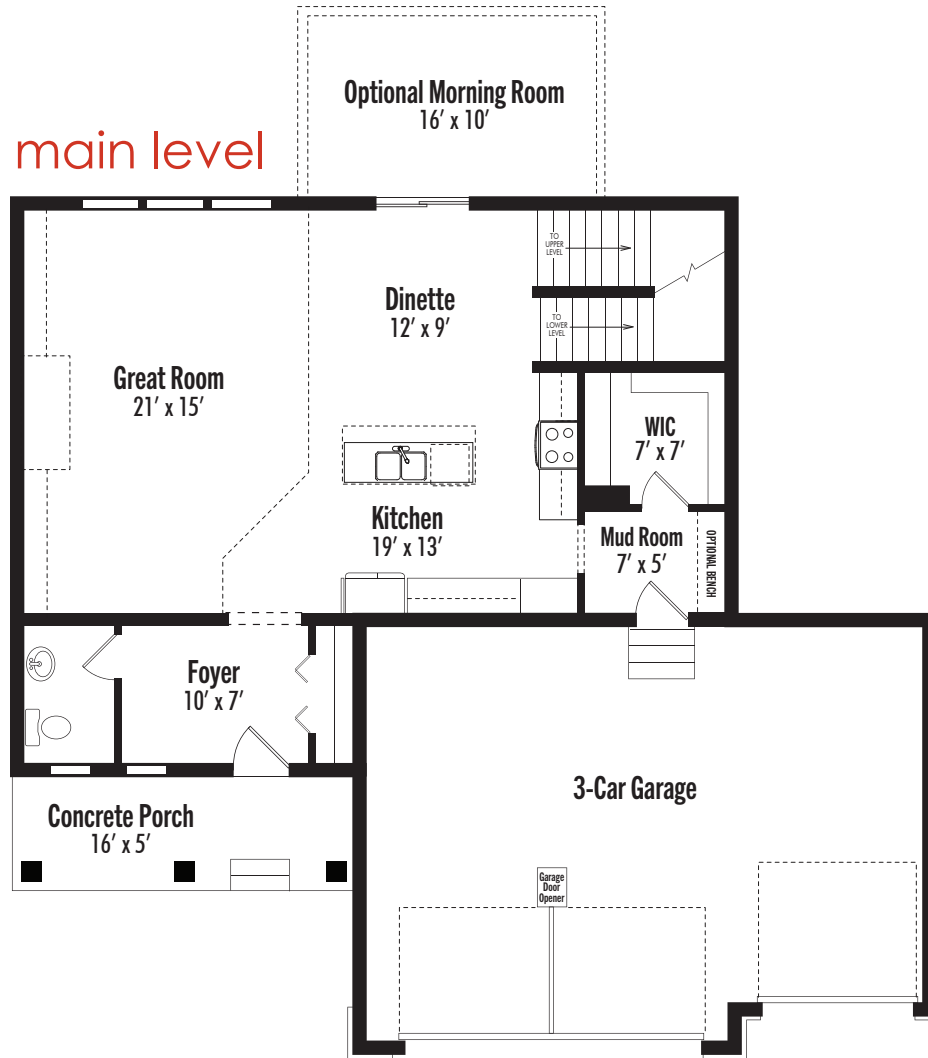

The Wheaton II

Landmark Collection

4 Bedrooms | 3 Bathrooms | 3-Car Garage
2,159+ Finished Square Feet

 **Brandl
Anderson**
brandlanderson.com

The Wheaton

Landmark Collection

4 Bedrooms | 3 Bathrooms | 3-Car Garage
2,159+ Finished Square Feet

upper level