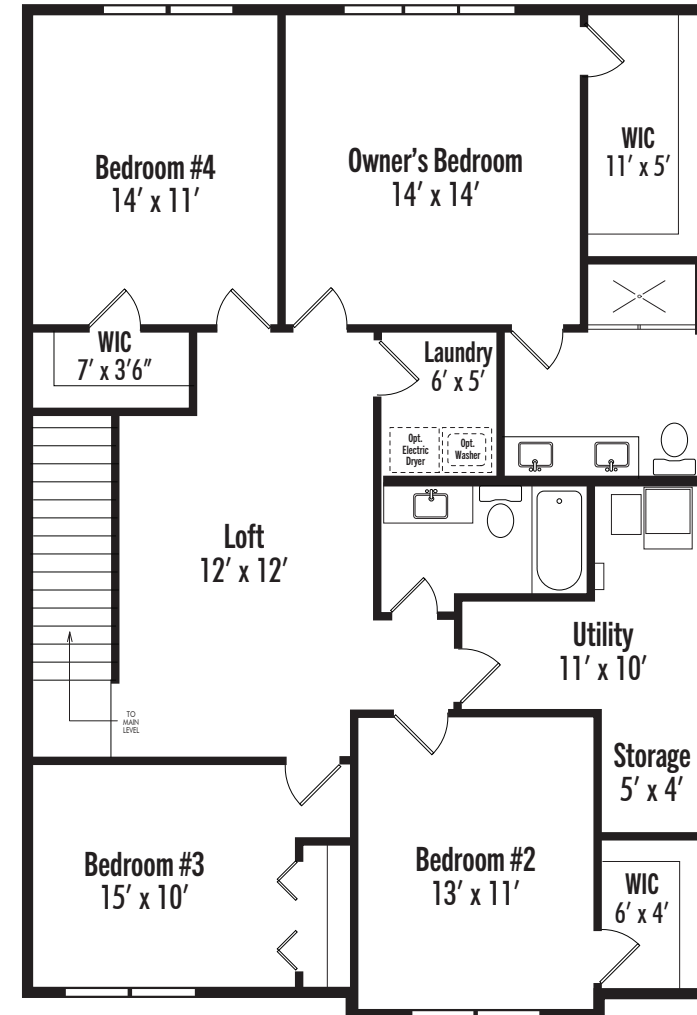

The Amelia

Luxury Townhome Collection

4 Bedrooms | 3 Bathrooms | 2-Car Garage

2,412 Finished Square Feet

 **Brandt
Anderson**
brandtanderson.com

The Amelia

Luxury Townhome Collection

4 Bedrooms | 3 Bathrooms | 2-Car Garage
2,412 Finished Square Feet

main level

upper level

 **Brandl Anderson** DREAM HOMES FOR REAL BUDGETS
brandlanderson.com

 Elevations and floorplans are artist's concepts and are subject to change without notice. Garage size may vary from home to home and may not accommodate all vehicles. All homes are subject to local codes. Square footages are approximate and vary from home to home. Please consult your New Home Consultant for details. Lic. BC#604388 Revised 2/27/2024