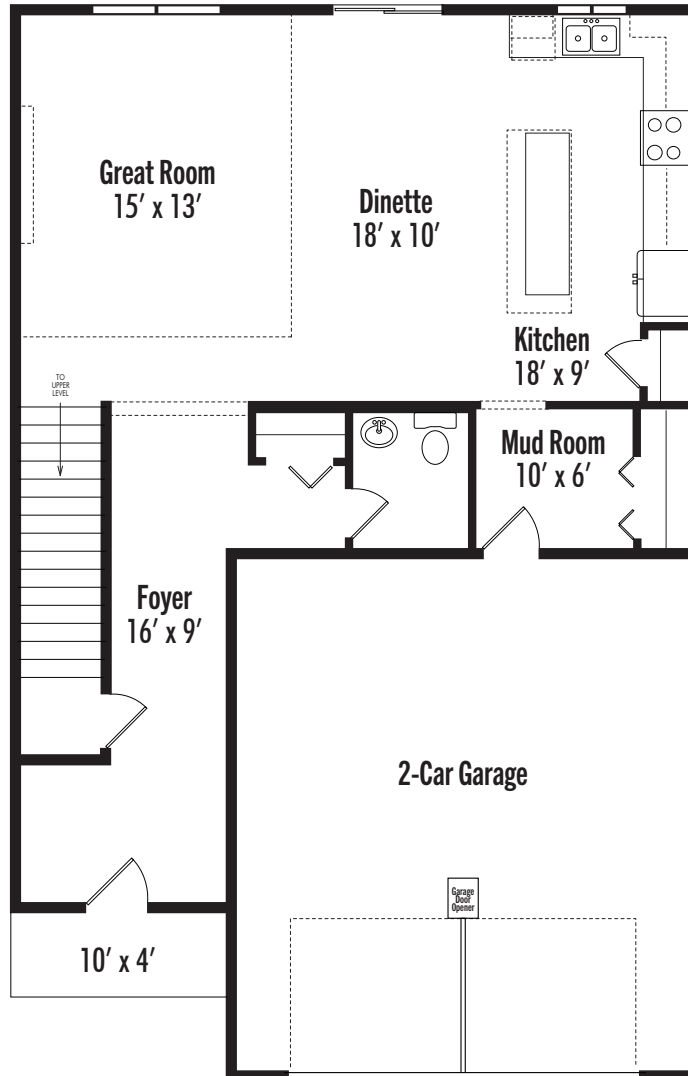

The Amelia

Luxury Townhome Collection

4 Bedrooms | 3 Bathrooms | 2-Car Garage

2,412 Finished Square Feet

 **Brandt
Anderson**
brandtanderson.com

The Amelia

Luxury Townhome Collection

4 Bedrooms | 3 Bathrooms | 2-Car Garage
2,412 Finished Square Feet

main level

upper level

 **Brandl Anderson** DREAM HOMES FOR REAL BUDGETS
brandlanderson.com

 Elevations and floorplans are artist's concepts and are subject to change without notice. Garage size may vary from home to home and may not accommodate all vehicles. All homes are subject to local codes. Square footages are approximate and vary from home to home. Please consult your New Home Consultant for details. Lic. BC#604388 Revised 2/27/2024