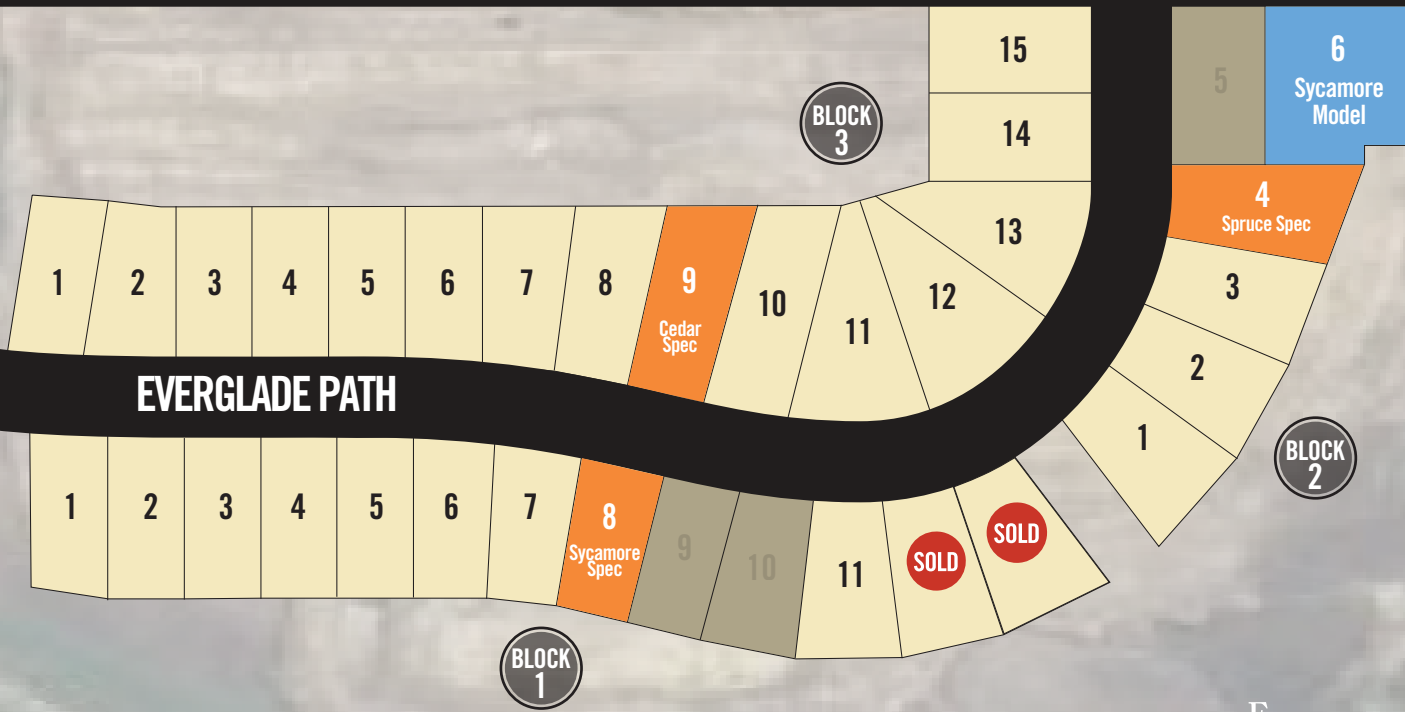

EVERGLADE PATH

Brandl Anderson
DREAM HOMES FOR REAL BUDGETS
brandlanderson.com

Floorplans, elevations, hardscape, landscape and lot size are artist's concepts and are subject to change without notice. Please consult your New Home Consultant for details. Lic. #BC604388.