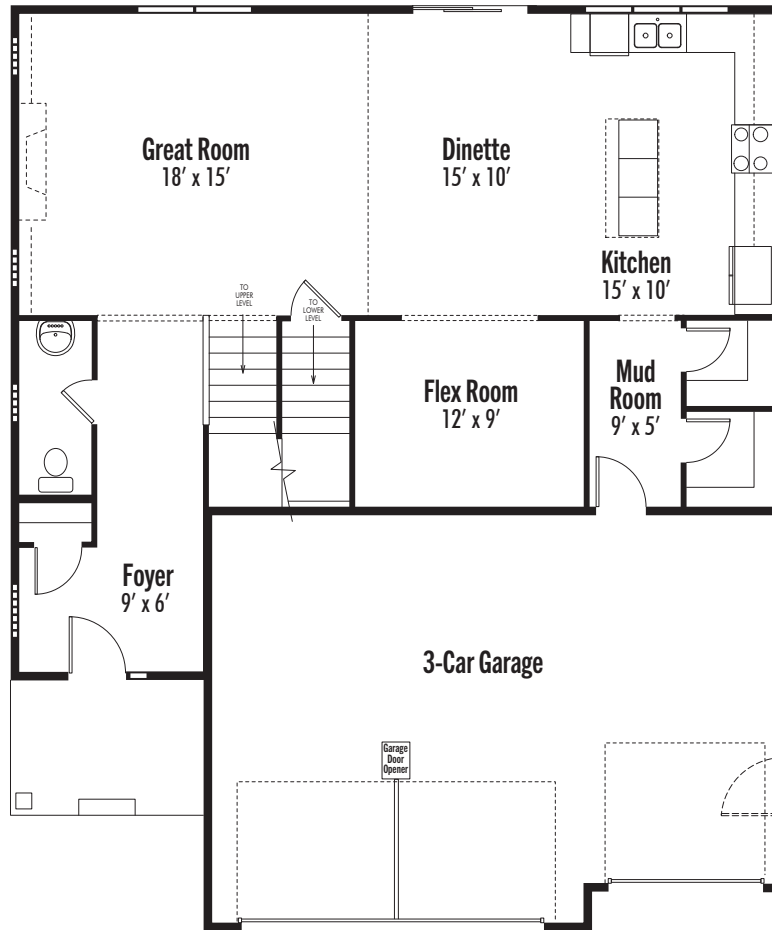

Elevation 1

The Finley

Summit Collection

4 Bedrooms + Loft

3 Bathrooms

3-Car Garage

2,559+
Square Feet

Elevation 2

Elevation 4

 Brandt
Anderson
brandtanderson.com

The Finley

Summit Collection

4 Bedrooms + Loft | 3 Bathrooms | 3-Car Garage
2,559+ Finished Square Feet

main level

upper level