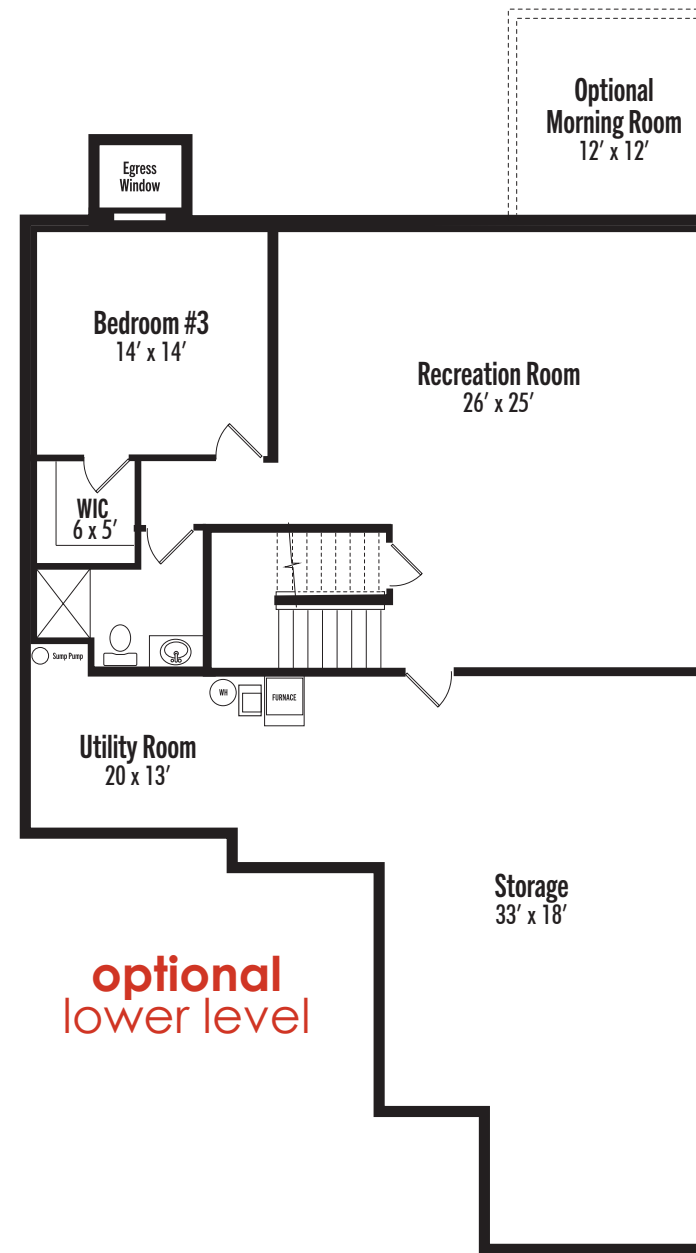

The Cedar

Landmark Collection

2 Bedrooms | 2 Bathrooms | 2-Car Garage
1,877+ FSF

main level

optional lower level

Elevation 1

The Cedar

Landmark Collection

2 Bedrooms

2 Bathrooms

2-Car Garage

1,877+
Square Feet

Elevation 2

Elevation 6

 Brandt
Anderson
brandtanderson.com