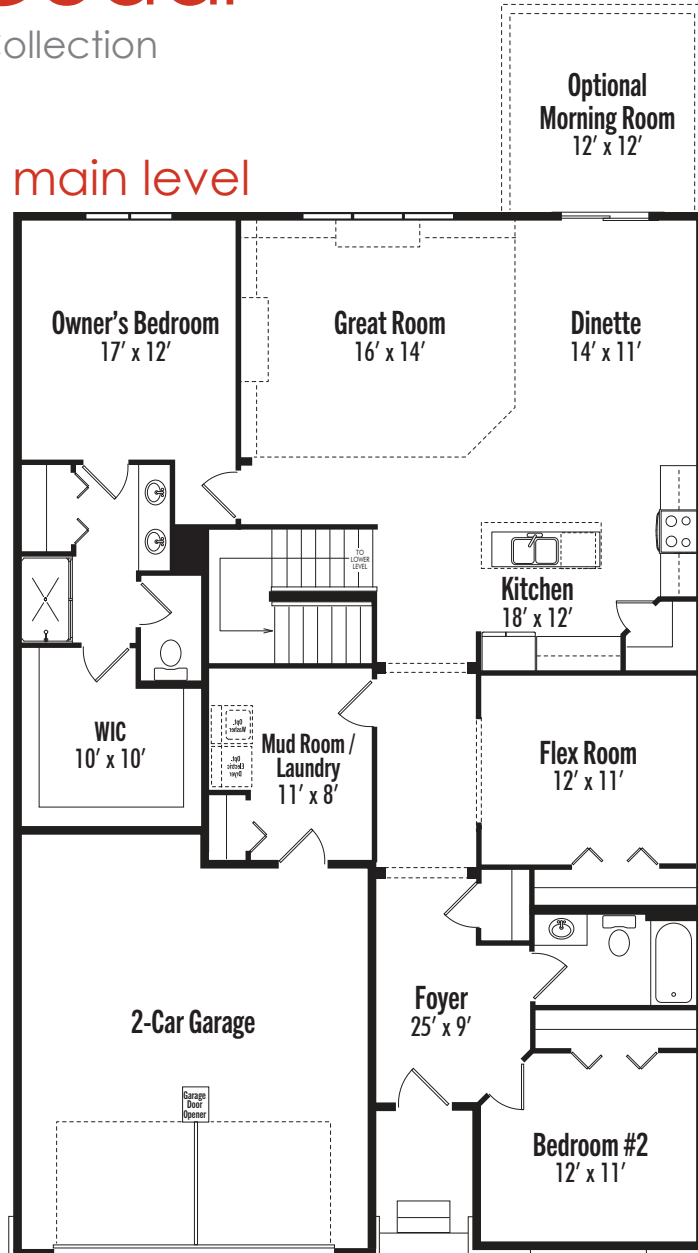

The Cedar

Landmark Collection

2 Bedrooms | 2 Bathrooms | 2-Car Garage
1,877+ FSF

main level

optional lower level

Elevation 1

The Cedar

Landmark Collection

2 Bedrooms

2 Bathrooms

2-Car Garage

1,877+
Square Feet

Elevation 2

Elevation 6

 Brandt
Anderson
brandtanderson.com