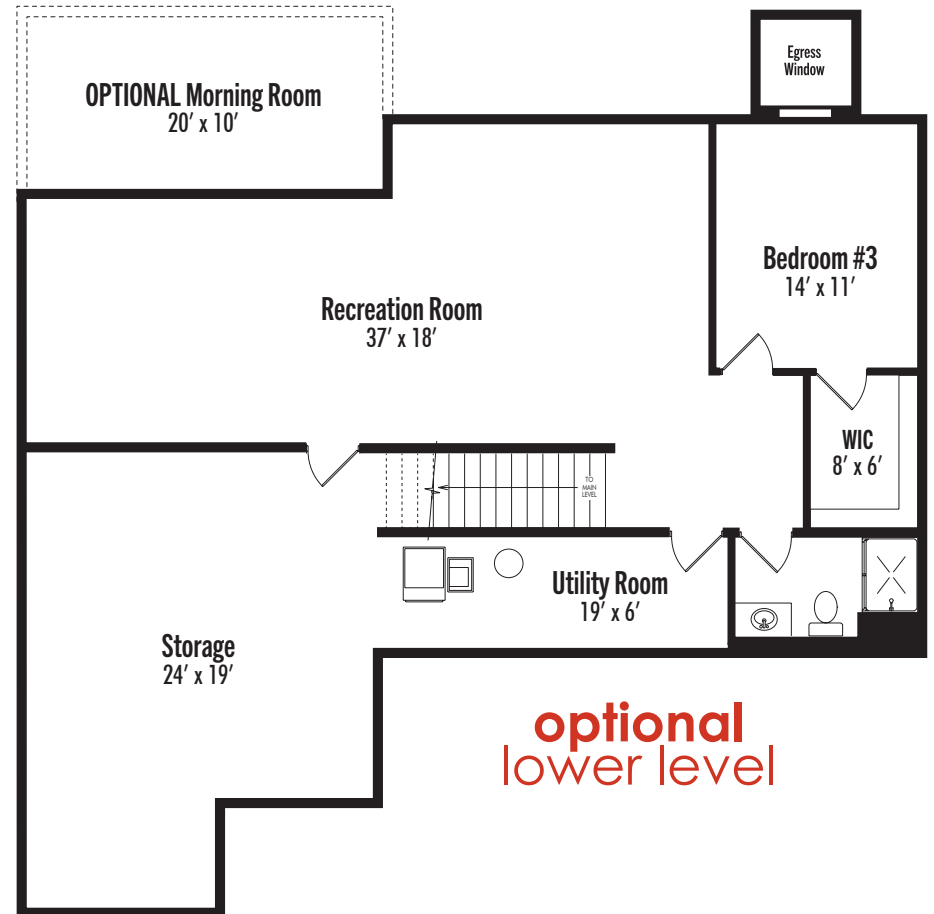

The Spruce

Landmark Collection

2 Bedrooms | 2 Bathrooms | 3-Car Garage
1,656+ Finished Square Feet

Elevation 1

The Spruce

Landmark Collection

2 Bedrooms

2 Bathrooms

3-Car Garage

1,656+
Square Feet

Elevation 3

Elevation 7

 Brandt
Anderson
brandtanderson.com