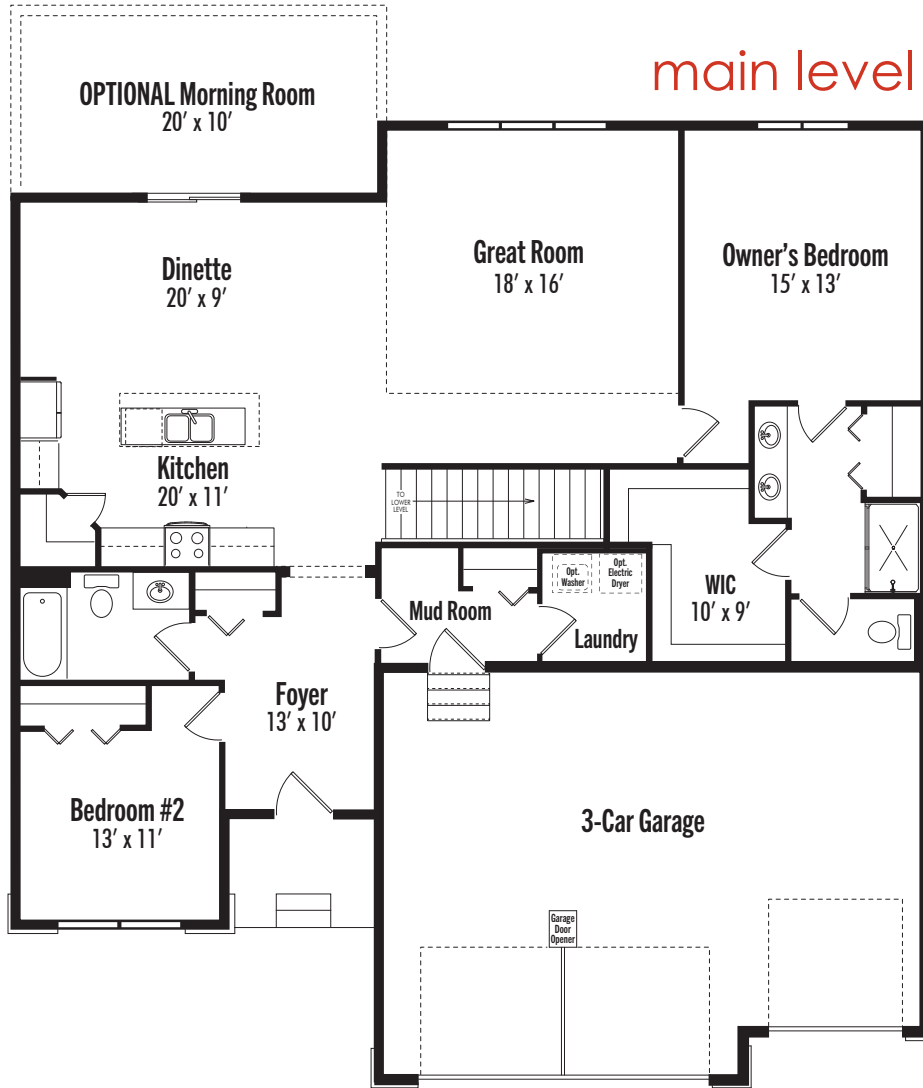

The Spruce

Landmark Collection

2 Bedrooms | 2 Bathrooms | 3-Car Garage
1,656+ Finished Square Feet

Elevation 1

The Spruce

Landmark Collection

2 Bedrooms

2 Bathrooms

3-Car Garage

1,656+
Square Feet

Elevation 3

Elevation 7

 Brandt
Anderson
brandtanderson.com