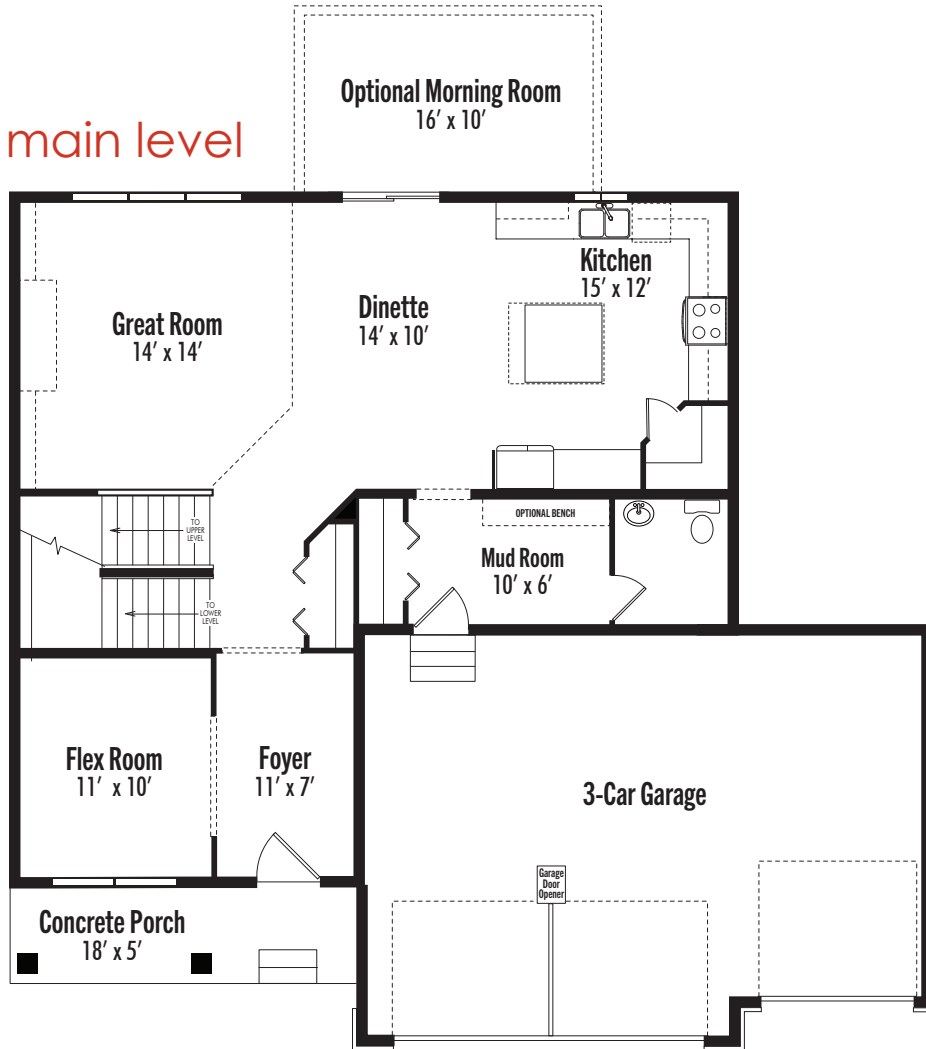

Elevation 1B

The Jayden

Landmark Collection

4 Bedrooms

3 Bathrooms

3-Car Garage

2,440+
Square Feet

Elevation 1

Elevation 4

 Brandt
Anderson
brandtanderson.com

The Jayden

Landmark Collection

4 Bedrooms | 3 Bathrooms | 3-Car Garage
2,440+ Finished Square Feet

main level

upper level