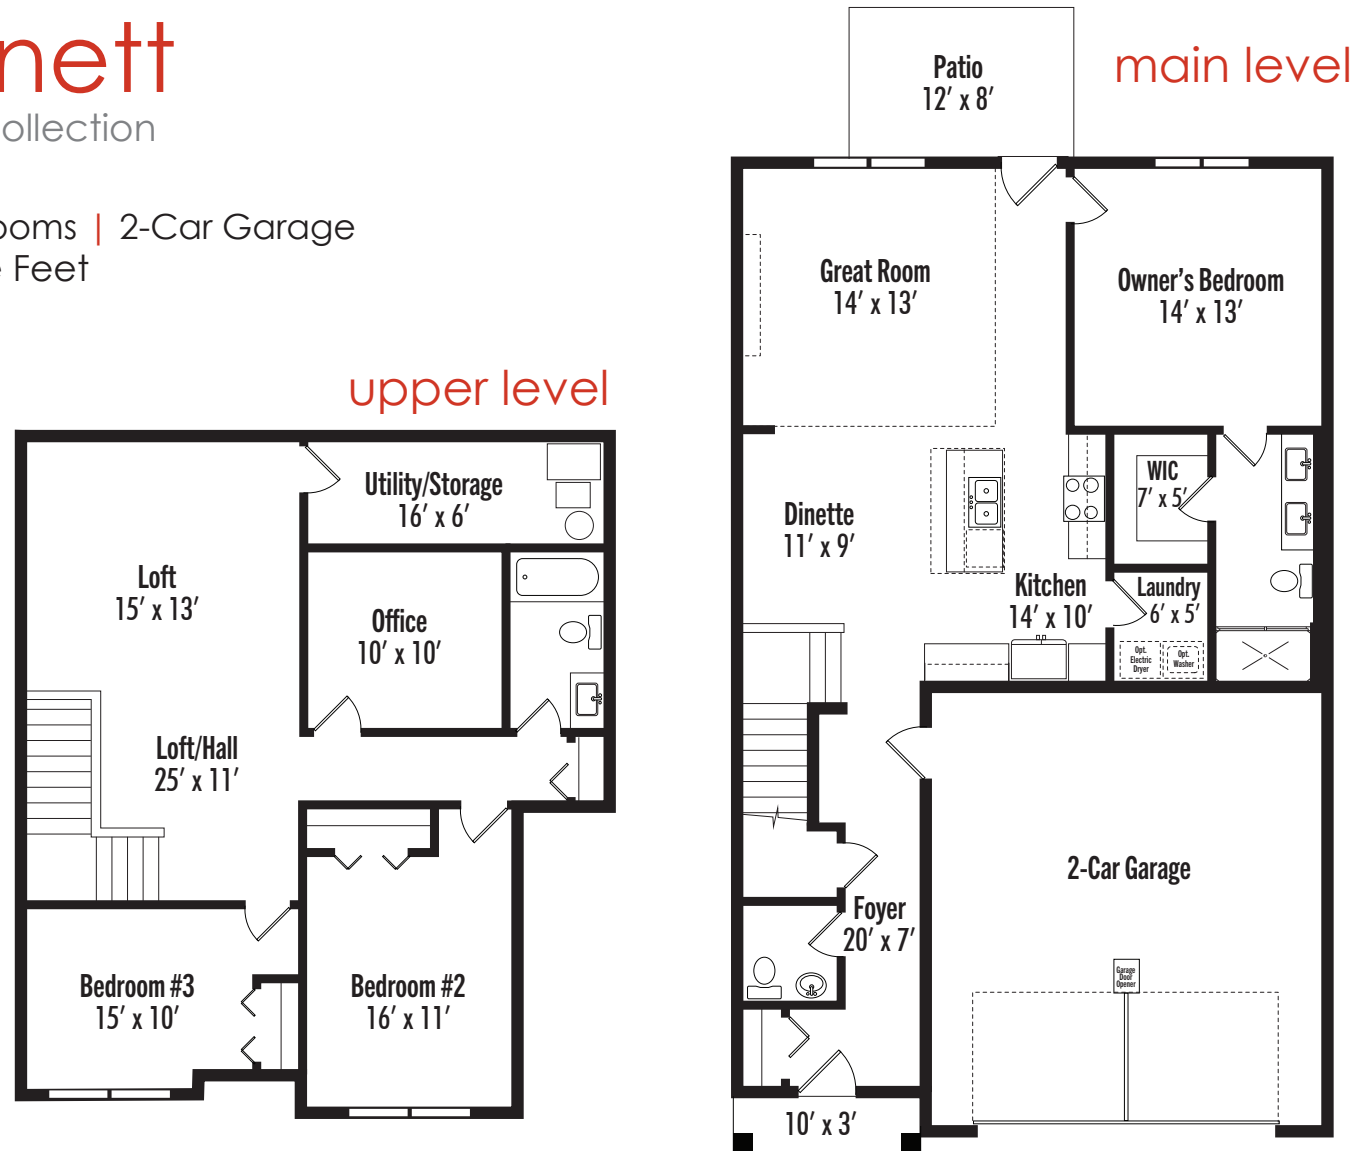

The Bennett

Luxury Townhome Collection

3 Bedrooms | 3 Bathrooms | 2-Car Garage
2,209 Finished Square Feet

 Brandt
Anderson
brandtanderson.com

The Bennett

Luxury Townhome Collection

3 Bedrooms | 3 Bathrooms | 2-Car Garage
2,209 Finished Square Feet

 **Brandl Anderson** DREAM HOMES FOR REAL BUDGETS
brandlanderson.com

 Elevations and floorplans are artist's concepts and are subject to change without notice. Garage size may vary from home to home and may not accommodate all vehicles. All homes are subject to local codes. Square footages are approximate and vary from home to home. Please consult your New Home Consultant for details. Lic. BC#604388 Revised 2/1/2024