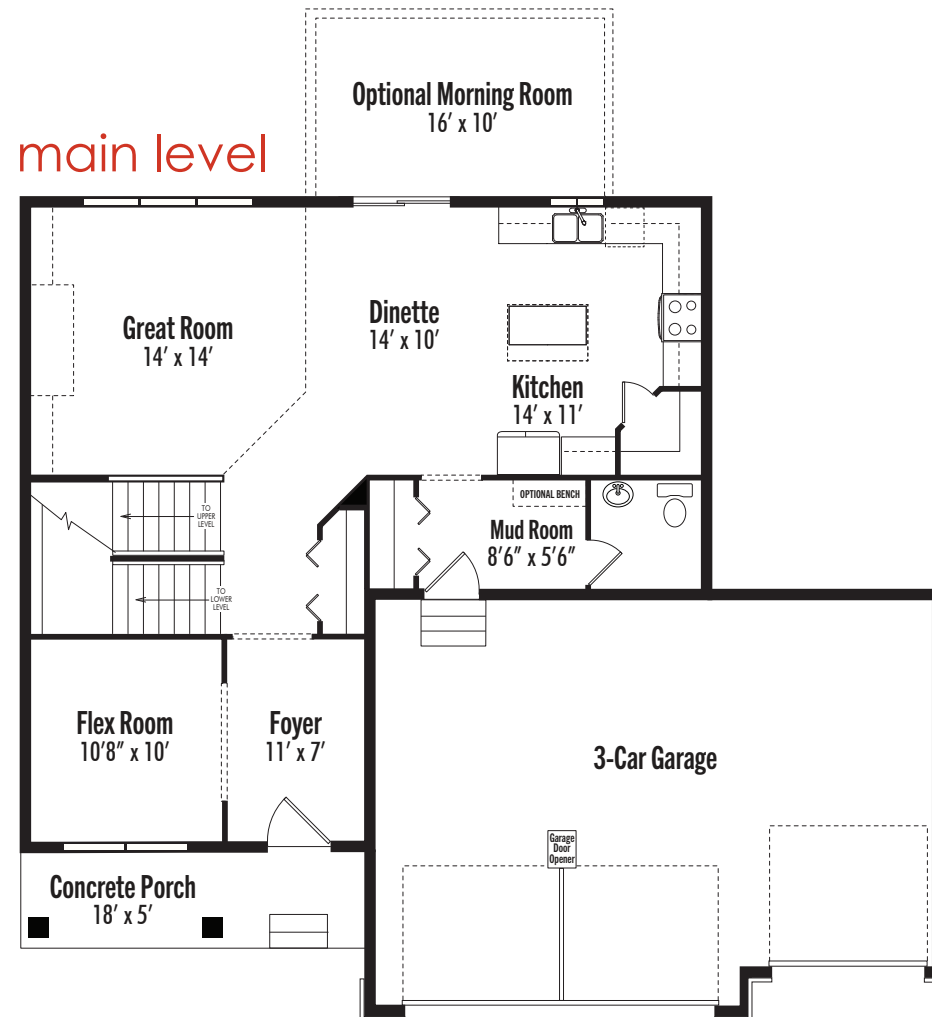

Elevation 1

The Arden

Landmark Collection

4 Bedrooms

3 Bathrooms

3-Car Garage

2,186+
Square Feet

Elevation 2

Elevation 3

 Brandt
Anderson

brandtanderson.com

The Arden

Landmark Collection

4 Bedrooms | 3 Bathrooms | 3-Car Garage
2,186+ Finished Square Feet

upper level