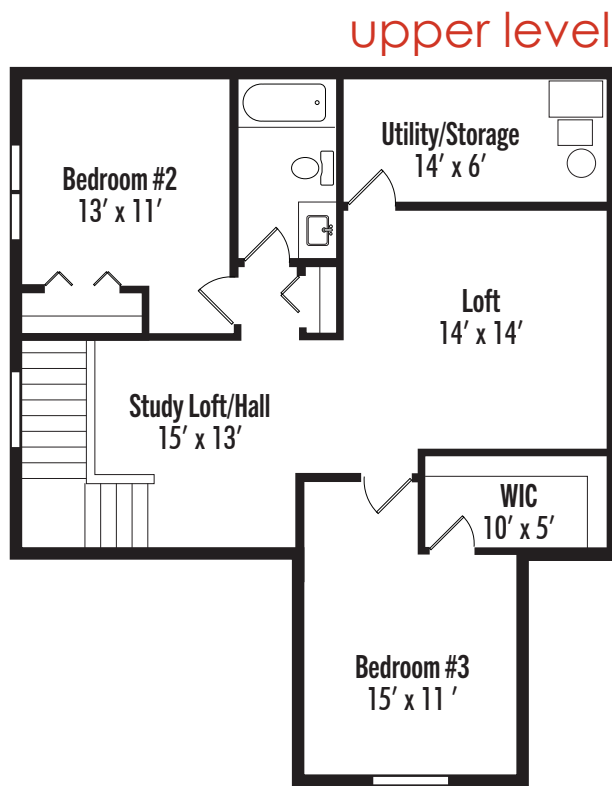

The Adler

Luxury Townhome Collection

3 Bedrooms | 3 Bathrooms | 2-Car Garage
2,102 Finished Square Feet

 **Brandl Anderson** DREAM HOMES FOR REAL BUDGETS
brandlanderson.com

 Elevations and floorplans are artist's concepts and are subject to change without notice. Garage size may vary from home to home and may not accommodate all vehicles. All homes are subject to local codes. Square footages are approximate and vary from home to home. Please consult your New Home Consultant for details. Lic. BC#604388 Revised 8/30/2023

The Adler

Luxury Townhome Collection

3 Bedrooms | 3 Bathrooms | 2-Car Garage
2,102 Finished Square Feet

 **Brandt
Anderson**
brandtanderson.com