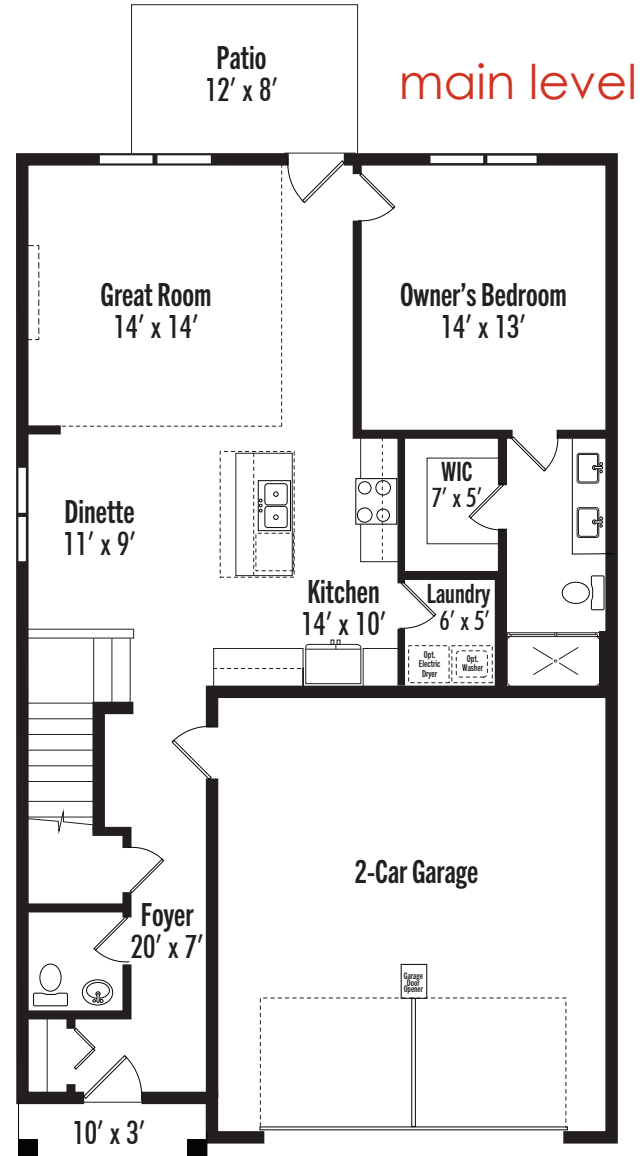

The Adler

Luxury Townhome Collection

3 Bedrooms | 3 Bathrooms | 2-Car Garage
2,102 Finished Square Feet

 **Brandl Anderson** DREAM HOMES FOR REAL BUDGETS
brandlanderson.com

 Elevations and floorplans are artist's concepts and are subject to change without notice. Garage size may vary from home to home and may not accommodate all vehicles. All homes are subject to local codes. Square footages are approximate and vary from home to home. Please consult your New Home Consultant for details. Lic. BC#604388 Revised 8/30/2023

The Adler

Luxury Townhome Collection

3 Bedrooms | 3 Bathrooms | 2-Car Garage
2,102 Finished Square Feet

 **Brandt
Anderson**
brandtanderson.com