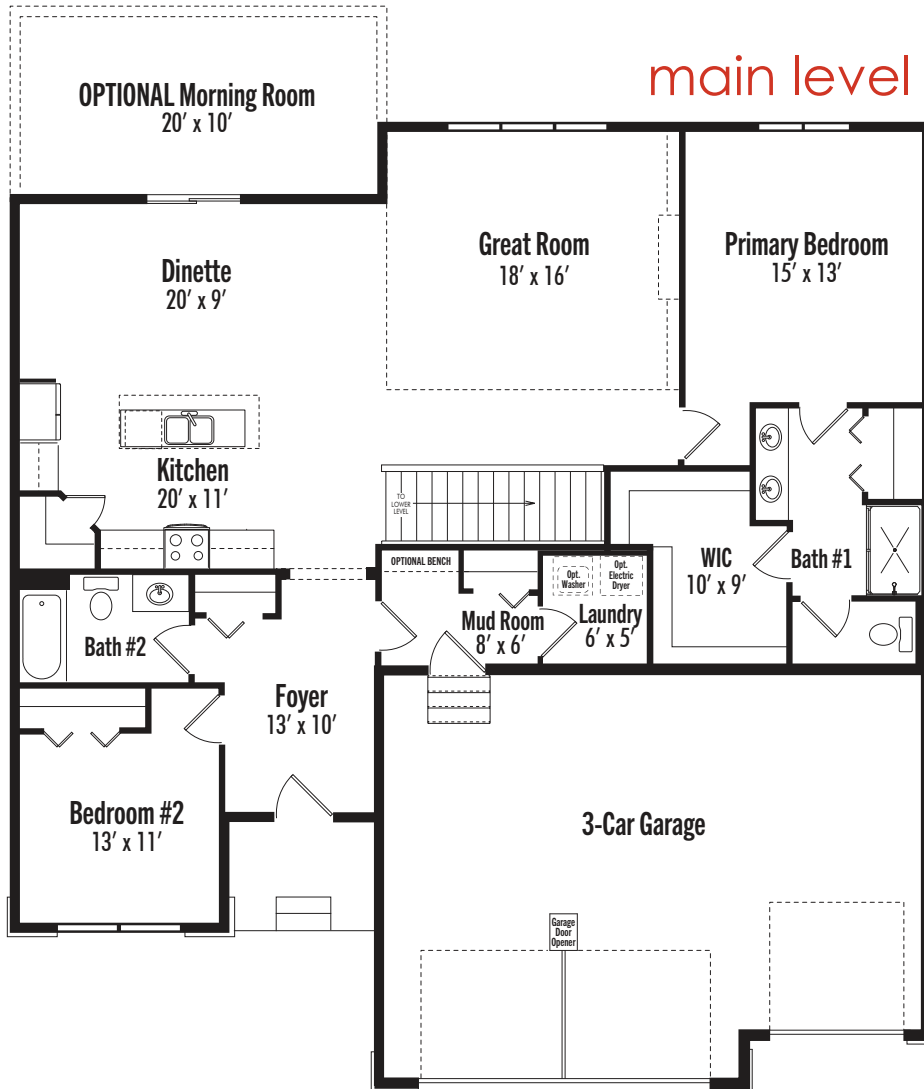

# The Spruce

Landmark Collection

2 Bedrooms | 2 Bathrooms | 3-Car Garage  
1,656+ Finished Square Feet

Elevation 1

# The Spruce

Landmark Collection

2 Bedrooms

2 Bathrooms

3-Car Garage

1,656+  
Square Feet

Elevation 3

Elevation 7