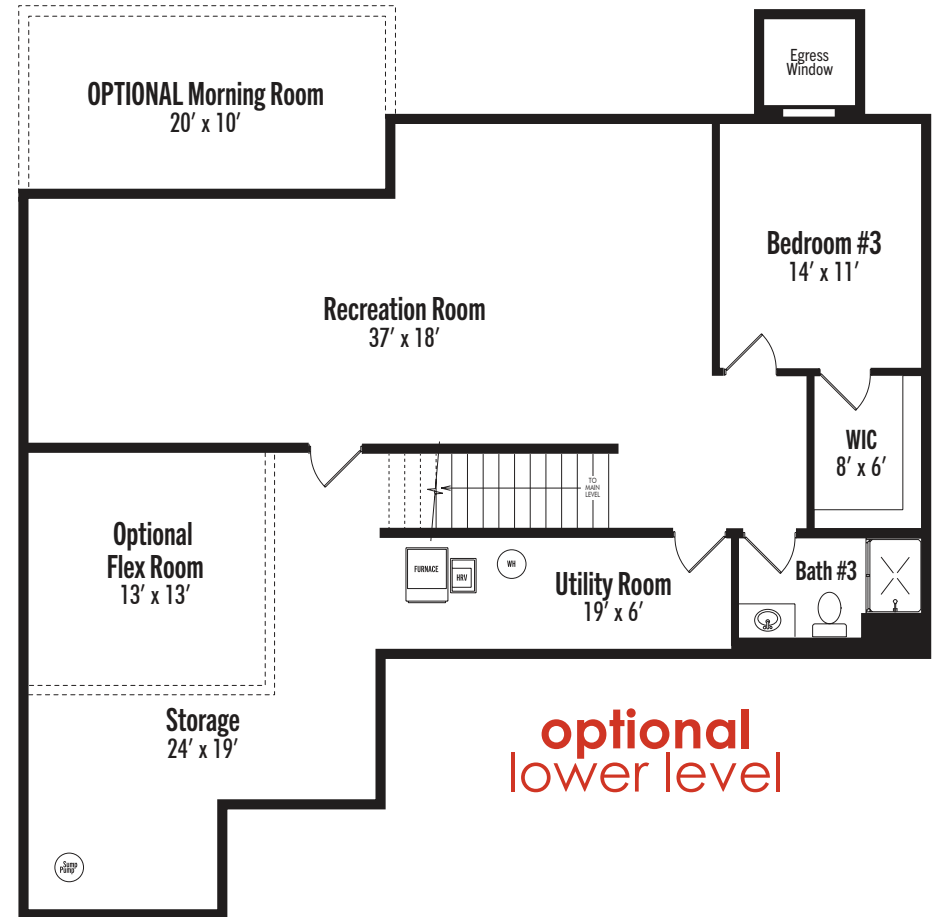

# The Spruce

Landmark Collection

2 Bedrooms | 2 Bathrooms | 3-Car Garage  
1,656+ Finished Square Feet

Elevation 1

# The Spruce

Landmark Collection

2 Bedrooms

2 Bathrooms

3-Car Garage

1,656+  
Square Feet

Elevation 3

Elevation 7