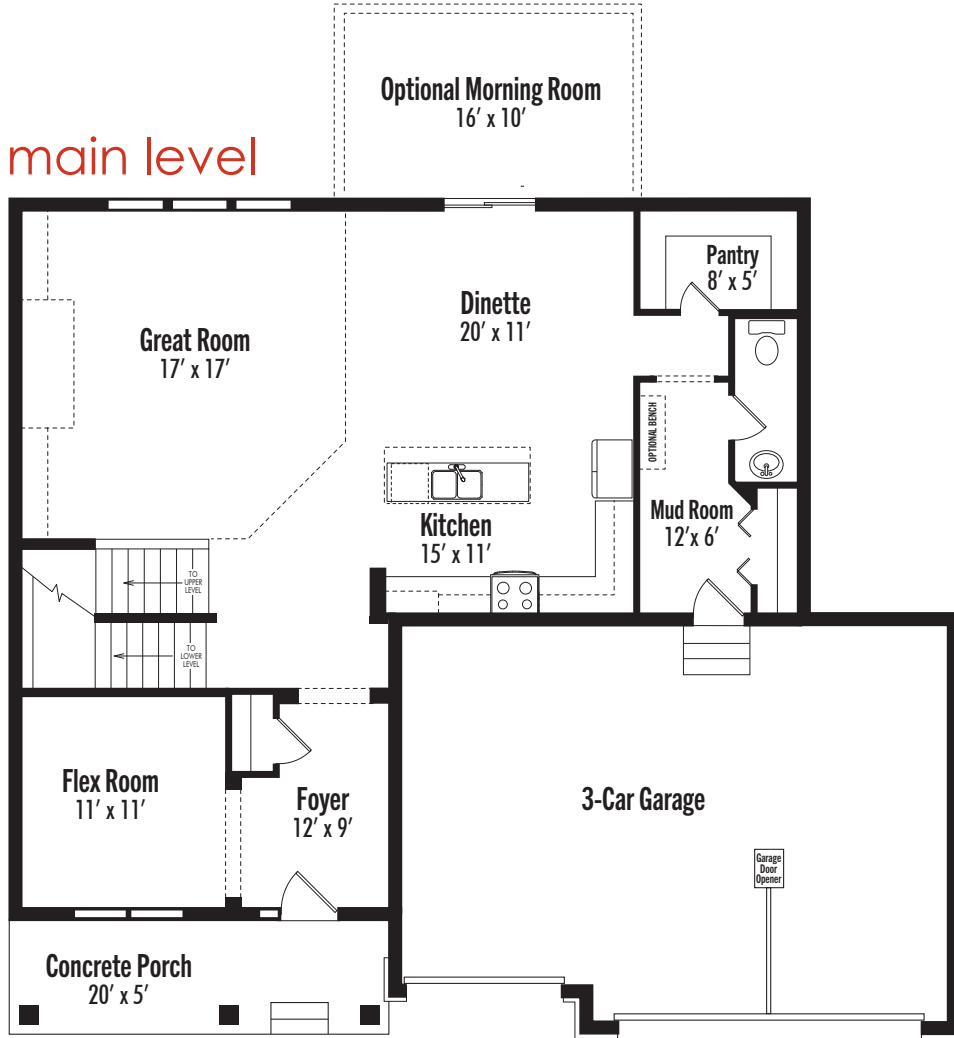

Elevation 1

The Edgestone

Landmark Collection

- 4 Bedrooms
- 4 Bathrooms
- 3-Car Garage
- 3,008+ Square Feet

Elevation 2

 Brandl
Anderson
brandlanderson.com

The Edgestone

Landmark Collection

4 Bedrooms | 3 Bathrooms | 3-Car Garage
3,008+ Finished Square Feet

main level

upper level