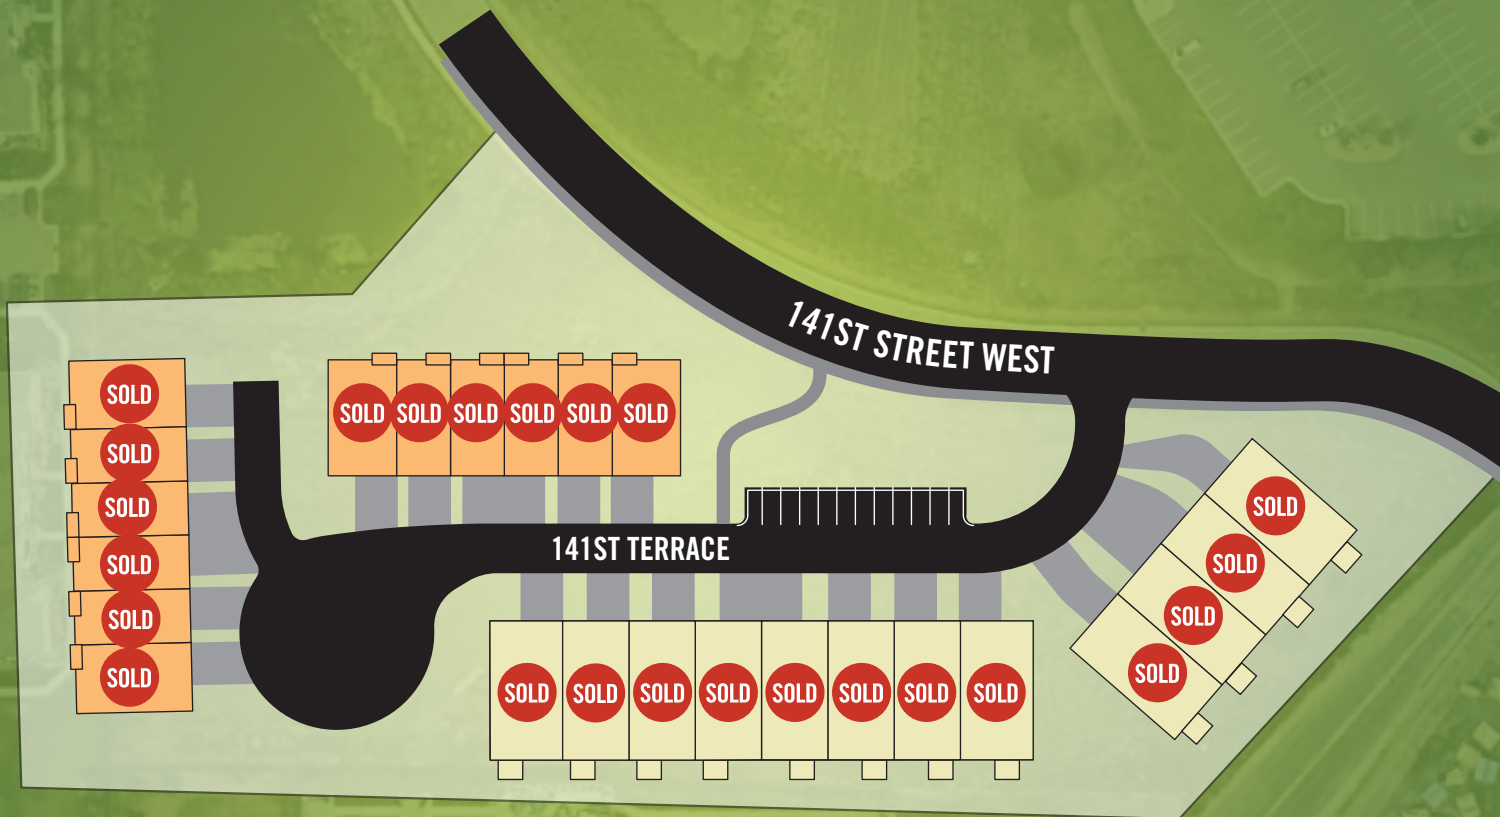

Main Level
Living Townhomes

ADLER/BENNETT

Multi-Level
Townhomes

HAWTHORNE

Marion Village

Savage, Minnesota

Luxury Townhomes

612-368-8870

 Brandt
Anderson
DREAM HOMES FOR REAL BUDGETS

brandtanderson.com

Floorplans, elevations, hardscape, landscape and lot size are artist's concepts and are subject to change without notice. Please consult your New Home Consultant for details. Lic. #BC604388.