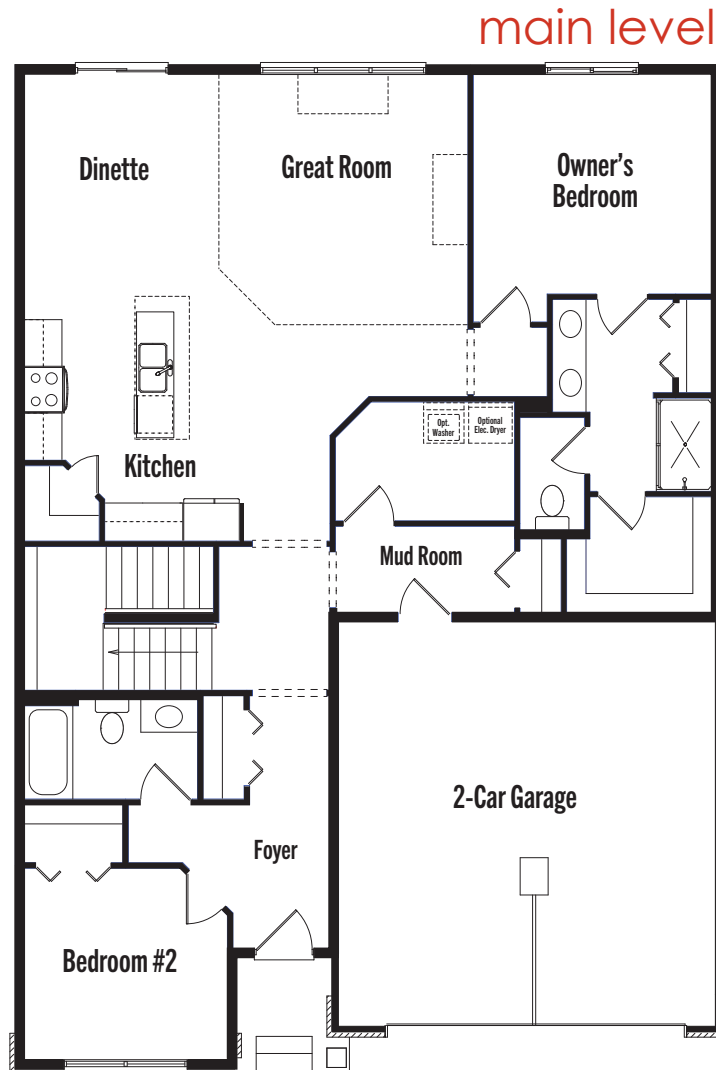

Elevation 1

The Cypress

Landmark Collection

- 2 Bedrooms
- 2 Bathrooms
- 2-Car Garage
- 1,527+ Square Feet

Elevation 4

Elevation 6

 Brandt
Anderson
brandtanderson.com

The Cypress

Landmark Collection

2 Bedrooms | 2 Bathrooms | 2-Car Garage

1,527 + Finished Square Feet

 **Brand Anderson** DREAM HOMES FOR REAL BUDGETS
brandanderson.com

Elevations and floorplans are artist's concepts and are subject to change without notice. Garage size may vary from home to home and may not accommodate all vehicles. All homes are subject to local codes. Square footages are approximate and vary from home to home. Please consult your New Home Consultant for details. Lic. BC#604388 Revised 12/1/2022