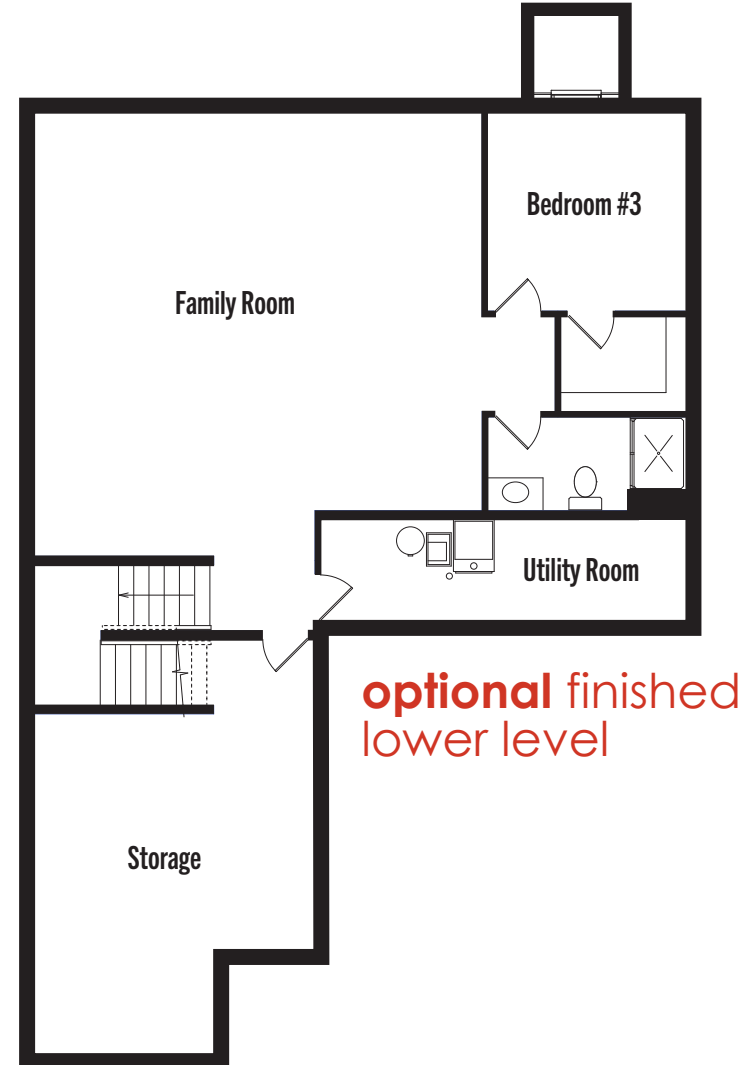

Elevation 1

The Cypress

Landmark Collection

- 2 Bedrooms
- 2 Bathrooms
- 2-Car Garage
- 1,527+ Square Feet

Elevation 4

Elevation 6

 Brandt
Anderson
brandtanderson.com

The Cypress

Landmark Collection

2 Bedrooms | 2 Bathrooms | 2-Car Garage

1,527 + Finished Square Feet

 **Brand Anderson** DREAM HOMES FOR REAL BUDGETS
brandanderson.com

Elevations and floorplans are artist's concepts and are subject to change without notice. Garage size may vary from home to home and may not accommodate all vehicles. All homes are subject to local codes. Square footages are approximate and vary from home to home. Please consult your New Home Consultant for details. Lic. BC#604388 Revised 12/1/2022