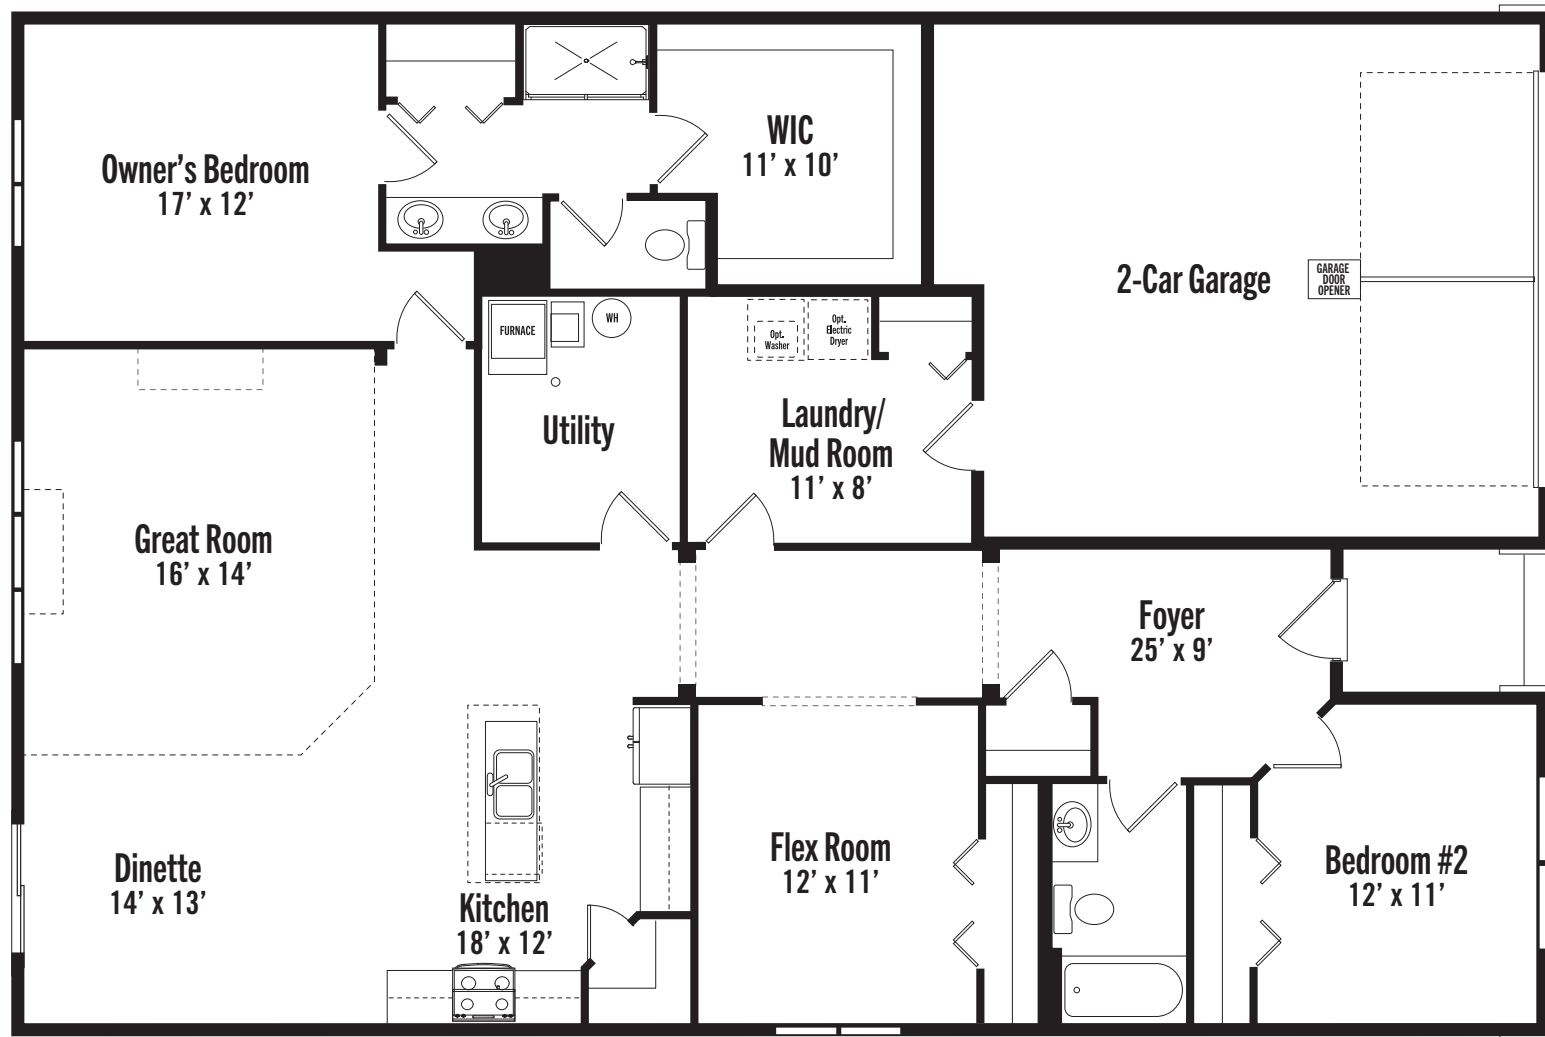

# The Cedar

Landmark Collection

2 Bedroom | 2 Bathrooms | 2-Car Garage  
1,877 Finished Square Feet

**Brand Anderson** DREAM HOMES FOR REAL BUDGETS  
[brandanderson.com](http://brandanderson.com)

Elevations and floorplans are artist's concepts and are subject to change without notice. Garage size may vary from home to home and may not accommodate all vehicles. All homes are subject to local codes. Square footages are approximate and vary from home to home. Please consult your New Home Consultant for details. Lic. BC#604388 Revised 1/10/2024

Elevation 1

# The Cedar

Landmark Collection

2 Bedrooms

2 Bathrooms

2-Car Garage

1,877  
Square Feet

Elevation 2

Elevation 4