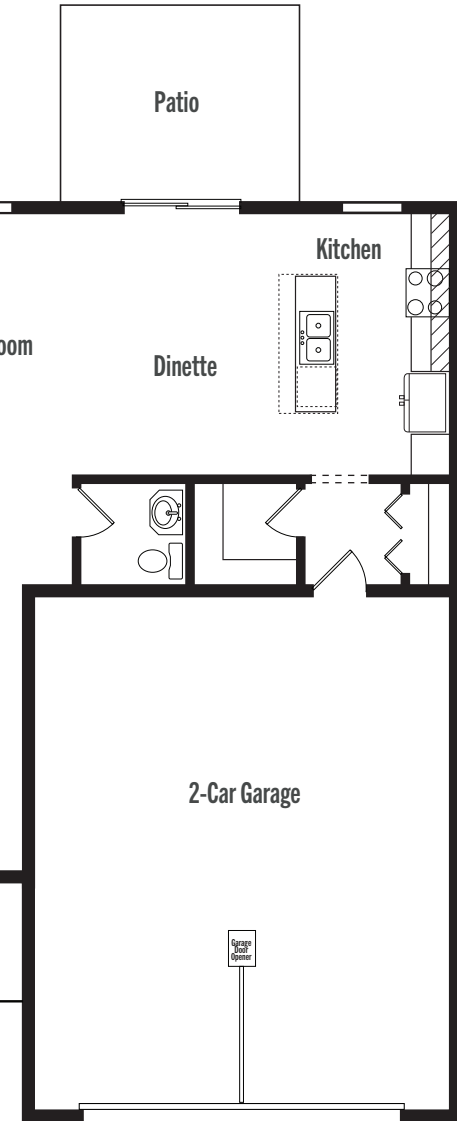

GLACIER CREEK
TOWNHOME COLLECTION

THE Cobalt

second floor plan

main floor plan

GLACIER CREEK TOWNHOME COLLECTION

THE Cobalt

* Elevations and floorplans are artist's concepts and are subject to change without notice. Garage size may vary from home to home and may not accommodate all vehicles. All homes are subject to local codes. Square footages are approximate and will vary from home to home. Please consult your New Home Consultant for details. License #BC604388.