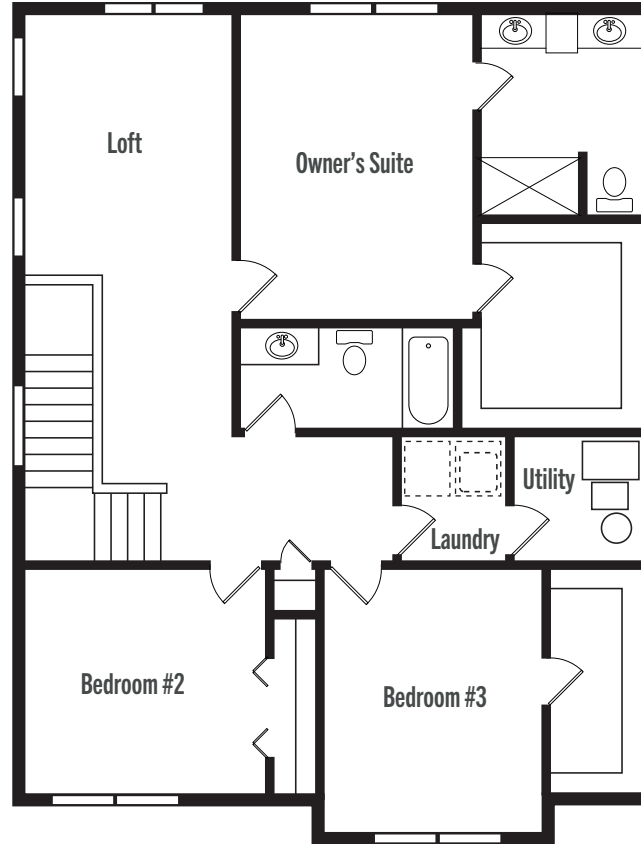

GLACIER CREEK
TOWNHOME COLLECTION

THE Cobalt

second floor plan

main floor plan

GLACIER CREEK TOWNHOME COLLECTION

THE Cobalt

* Elevations and floorplans are artist's concepts and are subject to change without notice. Garage size may vary from home to home and may not accommodate all vehicles. All homes are subject to local codes. Square footages are approximate and will vary from home to home. Please consult your New Home Consultant for details. License #BC604388.